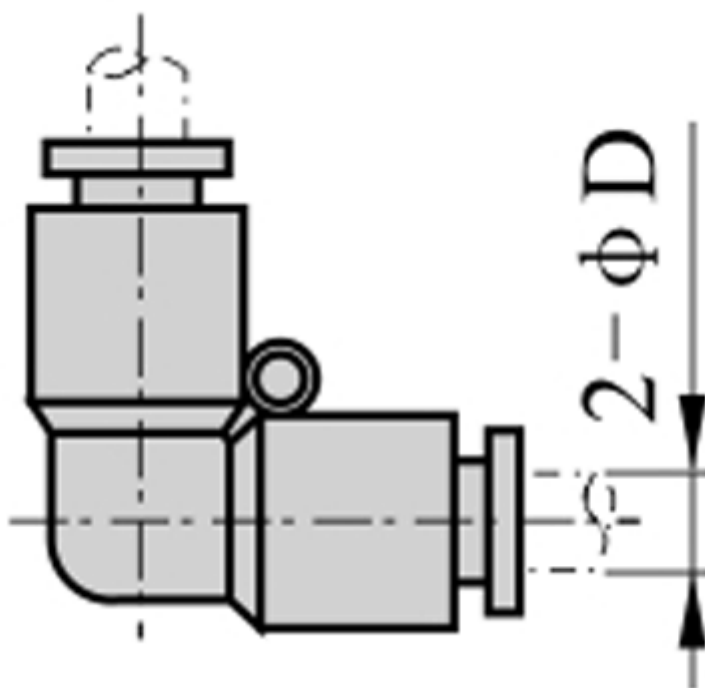

# Data Sheet

Article number: 58EPV10

Description: Fitting EPV10

Elbow connector, diameter 10

## Measures

---

D = 10